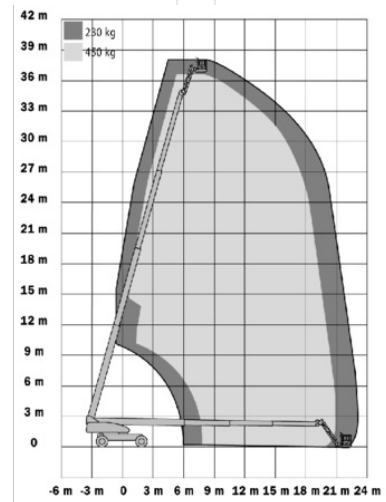

Telescopic Boom Lift MT 385DA

Telescope Work Platforms

Product features

- Without outriggers
- With rotatable basket
- All wheel drive
- laterally movable basket arm
- Diesel all wheel drive

Technical data

Max. Working Height	38.5 m
Max. Platform Height	36.5 m
Slewing	endlos
Platform length	2.44 m
Platform width	0.92 m
Capacity	450 kg
Platform rotation	2x90° + 2x90° Korbarn
Transport length	10.64 m
Transport width	2.5 m
Height	3.09 m
Gross weight	18,239 kg
Drive	Diesel-Allrad
Inclination across	5 °
Inclination along	5 °