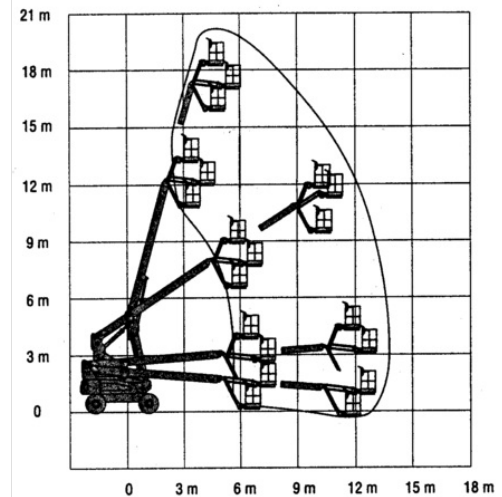

# Articulated Boom Lift MT 203

Telescope Work Platforms

## Technical data

<b>Max. Working Height</b>	20.3 m
<b>Outreach</b>	13 m
<b>Gross weight</b>	6,999 kg
<b>Height</b>	2.55 m
<b>Drive</b>	Elektro - Diesel
<b>Platform length</b>	1.82 m
<b>Platform width</b>	0.76 m
<b>Transport length</b>	9.5 m
<b>Transport width</b>	2.44 m
<b>Platform rotation</b>	2x90°
<b>Max. Platform Height</b>	18.3 m
<b>Capacity</b>	230 kg
<b>Inclination across</b>	3 °
<b>Inclination along</b>	3 °
<b>Slewing</b>	400°