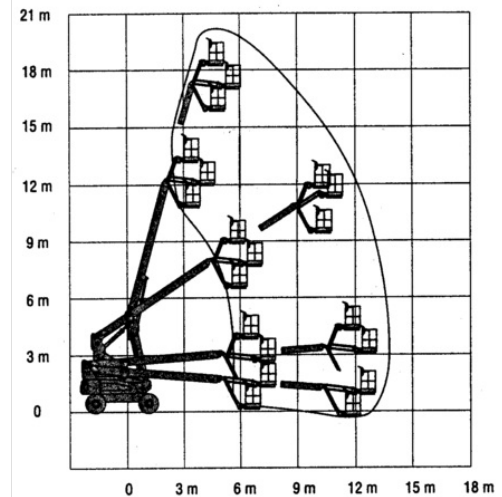

# Articulated Boom Lift MT 203

Telescope Work Platforms

## Technical data

<b>Max. Working Height</b>	20.3 m
<b>Max. Platform Height</b>	18.3 m
<b>Slewing</b>	400°
<b>Platform length</b>	1.82 m
<b>Platform width</b>	0.76 m
<b>Capacity</b>	230 kg
<b>Platform rotation</b>	2x90°
<b>Transport length</b>	9.5 m
<b>Transport width</b>	2.44 m
<b>Height</b>	2.55 m
<b>Gross weight</b>	6,999 kg
<b>Drive</b>	Elektro - Diesel
<b>Inclination across</b>	3 °
<b>Inclination along</b>	3 °