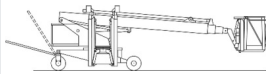

Special Platform Lift MA 22N

Special-Purpose Work Platforms

Product features

- Hydraulic drive
- With rotatable basket
- Hydraulic outriggers

Technical data

Max. Working Height	21.9 m
Max. Platform Height	19.9 m
Slewing	endlos
Platform length	1.18 m
Platform width	0.7 m
Capacity	200 kg
Platform rotation	2 x 60°
Stabiliser width	0 m
Transport length	7.2 m
Transport width	1.2 m
Height	2 m
Gross weight	2,300 kg
Drive	230 V Netzanschluß