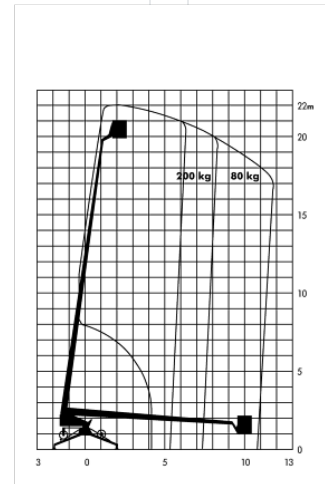

Special Platform Lift MA 22N

Special-Purpose Work Platforms

Product features

- Hydraulic drive
- With rotatable basket
- Hydraulic outriggers

Technical data

Max. Working Height	21.9 m
Max. Platform Height	19.9 m
Slewing	endlos
Platform length	1.18 m
Platform width	0.7 m
Capacity	200 kg
Platform rotation	2 x 60°
Stabiliser width	0 m
Transport length	7.2 m
Transport width	1.2 m
Height	2 m
Gross weight	2,300 kg
Drive	230 V Netzanschluß