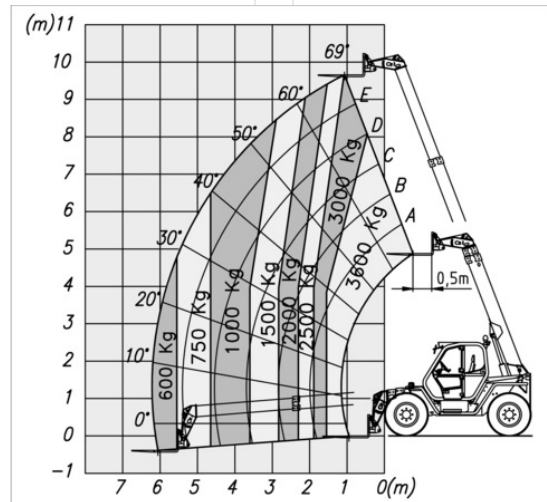

### Product features

- All wheel drive
- Diesel all wheel drive
- Incl. 1,20m long forks
- Platform length to 7,20

### Technical data

<b>Lifting height</b>	9.8 m
<b>Capacity</b>	3,600 kg
<b>Lifting height with full capacity</b>	8 m
<b>Capacity at full lift height</b>	3,000 kg
<b>Outreach with full capacity</b>	1.6 m
<b>Max. capacity at full outreach</b>	600 kg
<b>Transport length</b>	5.65 m
<b>Transport width</b>	2.23 m
<b>Height</b>	2.45 m
<b>Gross weight</b>	8,400 kg
<b>Drive</b>	Diesel-Allrad