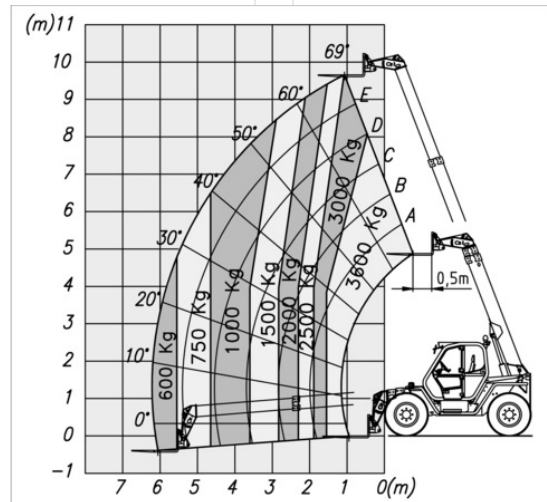

Telehandler MTS 36.10

Telehandlers

Product features

- All wheel drive
- Diesel all wheel drive
- Incl. 1,20m long forks
- Platform length to 7,20

Technical data

Lifting height	9.8 m
Capacity	3,600 kg
Lifting height with full capacity	8 m
Capacity at full lift height	3,000 kg
Outreach with full capacity	1.6 m
Max. capacity at full outreach	600 kg
Transport length	5.65 m
Transport width	2.23 m
Height	2.45 m
Gross weight	8,400 kg
Drive	Diesel-Allrad

SALZBURG Bayernstraße 47, 5071 Wals | Phone 0043 / 662 / 85 45 74 | salzburg@maltech.com

VIENNA Laxenburgerstraße 246B, 1230 Wien | Phone 0043 / 1 / 616 22 44 | wien@maltech.com

GRAZ Industriezeile 1, 8401 Kalsdorf | Phone 0043 / 3135 / 53 202 | graz@maltech.com

HALL IN TYROL Schlöglstraße 24, 6060 Hall in Tirol | Phone 0043 / 5223 / 52 022 | hall@maltech.com

LINZ Gewerbepark 11, 4052 Ansfelden | Phone 0043 / 7229 / 79 655 | linz@maltech.com

ST. PÖLTEN Hugo von Hofmannsthalstraße 4, 3100 St. Pölten | Phone 0043 / 1 / 616 22 44 | stpoltten@maltech.com

GYŐR | DEBRECEN | BUDAPEST | BRATISLAVA | KOSICE