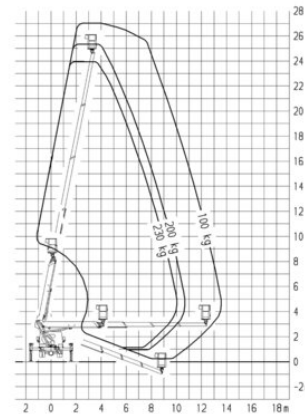

# Truck-mounted Platform Lift MTG 27B

### Technical data

<b>Max. Working Height</b>	27 m
<b>Outreach</b>	13.5 m
<b>Gross weight</b>	3,340 kg
<b>Height</b>	2.95 m
<b>Drive</b>	Diesel
<b>Platform length</b>	0.7 m
<b>Platform width</b>	1.4 m
<b>Transport length</b>	6.75 m
<b>Transport width</b>	2.1 m
<b>Platform rotation</b>	2 x 90°
<b>Max. Platform Height</b>	25 m
<b>Capacity</b>	230 kg
<b>stabiliser width one sid</b>	2.83 m
<b>Stabiliser width both sides</b>	3.54 m
<b>stabiliser width narrow</b>	2.13 m