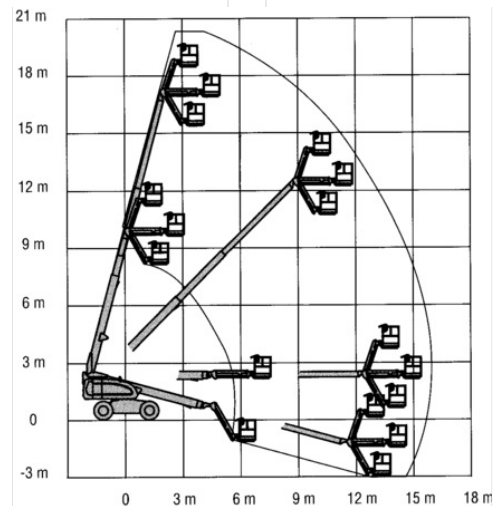

Telescopic Boom Lift MT 202DA

Telescope Work Platforms

Product features

- Without outriggers
- With rotatable basket
- All wheel drive
- Basket jib
- Diesel all wheel drive

Technical data

Max. Working Height	20.2 m
Outreach	15.45 m
Gross weight	11,810 kg
Height	2.62 m
Drive	Diesel-Allrad
Platform length	1.83 m
Platform width	0.92 m
Transport length	7.3 m
Transport width	2.48 m
Platform rotation	2x 90°
Max. Platform Height	18.2 m
Capacity	230 kg
Inclination across	3 °
Inclination along	3 °
Slewing	endlos