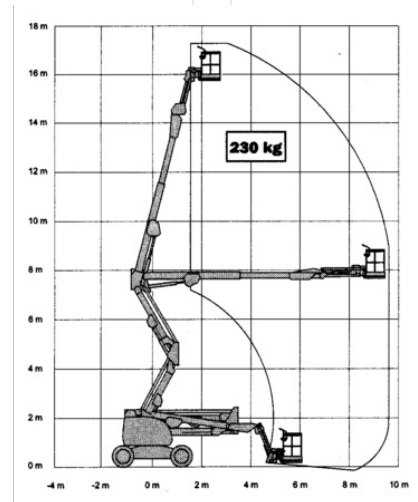

Articulated Boom Lift MT 178DAJ

Telescope Work Platforms

Product features

- Without outriggers
- With rotatable basket
- All wheel drive
- Basket jib
- Diesel all wheel drive

Technical data

Max. Working Height	17.8 m
Max. Platform Height	15.8 m
Slewing	360°
Platform length	184 m
Platform width	0.76 m
Capacity	230 kg
Platform rotation	2 x 90°
Transport length	7.68 m
Transport width	2.38 m
Height	2.26 m
Gross weight	7,655 kg
Drive	Diesel-Allrad
Inclination across	4 °
Inclination along	4 °