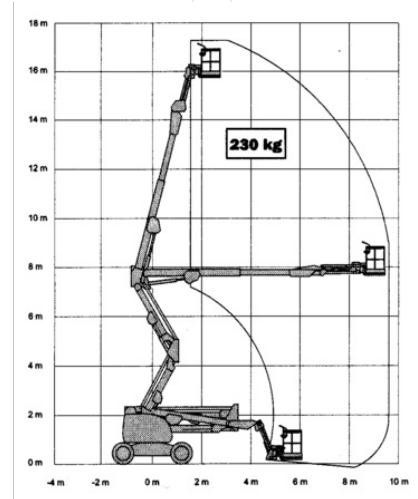

Articulated Boom Lift MT 178DAJ

Telescope Work Platforms

Product features

- Without outriggers
- With rotatable basket
- All wheel drive
- Basket jib
- Diesel all wheel drive

Technical data

Max. Working Height	17.8 m
Max. Platform Height	15.8 m
Slewing	360°
Platform length	184 m
Platform width	0.76 m
Capacity	230 kg
Platform rotation	2 x 90°
Transport length	7.68 m
Transport width	2.38 m
Height	2.26 m
Gross weight	7,655 kg
Drive	Diesel-Allrad
Inclination across	4 °
Inclination along	4 °