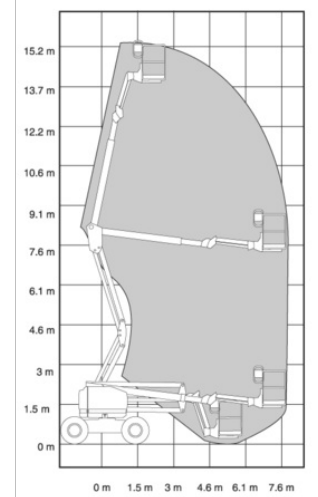

Articulated Boom Lift MT 158J

Telescope Work Platforms

Product features

- Battery drive
- Without outriggers
- With rotatable basket
- Basket jib

Technical data

Max. Working Height	15.8 m
Max. Platform Height	13.8 m
Slewing	360°
Platform length	1.52 m
Platform width	0.76 m
Capacity	230 kg
Platform rotation	2x90°
Transport length	6.5 m
Transport width	1.73 m
Height	1.98 m
Gross weight	6,687 kg
Drive	Batterie
Inclination across	3 °
Inclination along	3 °