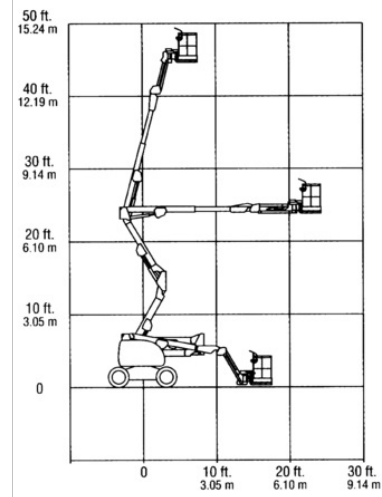

Articulated Boom Lift MT 157DAJ

Telescope Work Platforms

Product features

- Without outriggers
- With rotatable basket
- All wheel drive
- Basket jib
- Diesel all wheel drive

Technical data

Max. Working Height	15.7 m
Outreach	7.5 m
Gross weight	7,410 kg
Height	2.3 m
Drive	Diesel-Allrad
Platform length	1.83 m
Platform width	0.76 m
Transport length	6.6 m
Transport width	2.1 m
Platform rotation	2x90°
Max. Platform Height	13.7 m
Capacity	230 kg
Inclination across	4 °
Inclination along	4 °
Slewing	endlos