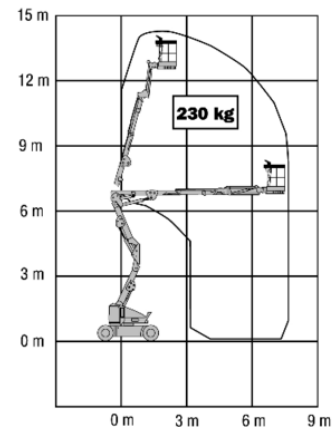

Articulated Boom Lift MT 142N

Telescope Work Platforms

Product features

- Battery drive
- Without outriggers
- With rotatable basket
- laterally movable basket arm

Technical data

Max. Working Height	14.2 m
Outreach	7.48 m
Gross weight	6,985 kg
Height	2 m
Drive	Batterie
Platform length	152 m
Platform width	76 m
Transport length	5.2 m
Transport width	1.5 m
Platform rotation	2x75° Korbarm drehbar
Max. Platform Height	12.2 m
Capacity	230 kg
Inclination across	3 °
Inclination along	3 °
Slewing	360°