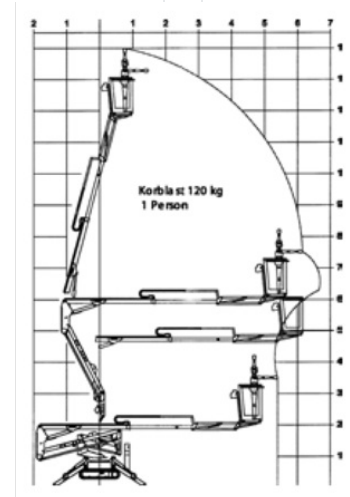

Crawler Boom MT 140R

Special-Purpose Work Platforms

Product features

- Tracked chassis with outriggers
- Non marking rubber chain
- Basket jib
- Leveling in slope possible

Technical data

Max. Working Height	14 m
Max. Platform Height	12 m
Slewing	300°
Platform length	0.8 m
Capacity	120 kg
Stabiliser width	3.19 m
Transport length	4 m
Transport width	0.85 m
Height	2.05 m
Gross weight	1,700 kg
Drive	Benzin / E- Motor 220V