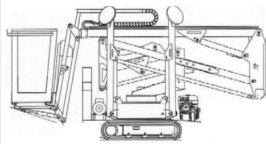

Crawler Boom MT 140R

Special-Purpose Work Platforms

Product features

- Tracked chassis with outriggers
- Non marking rubber chain
- Basket jib
- Leveling in slope possible

Technical data

Max. Working Height	14 m
Max. Platform Height	12 m
Slewing	300°
Platform length	0.8 m
Capacity	120 kg
Stabiliser width	3.19 m
Transport length	4 m
Transport width	0.85 m
Height	2.05 m
Gross weight	1,700 kg
Drive	Benzin / E- Motor 220V