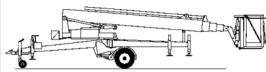

Trailer-mounted Platform Lift MA 25

Trailer Mounted Platforms

Product features

- Hydraulic drive
- With rotatable basket
- Hydraulic outriggers

Technical data

| | |
|-----------------------------|---------------------|
| Max. Working Height | 25 m |
| Outreach | 10.5 m |
| Gross weight | 2,450 kg |
| Height | 2.1 m |
| Drive | 230 V / Batterie |
| Platform length | 0.7 m |
| Platform width | 1.4 m |
| Transport length | 9.4 m |
| Transport width | 1.65 m |
| Stabiliser width | 4.1 m |
| Platform rotation | 2 x 45° |
| Max. Platform Height | 23 m |
| Capacity | 200 kg |