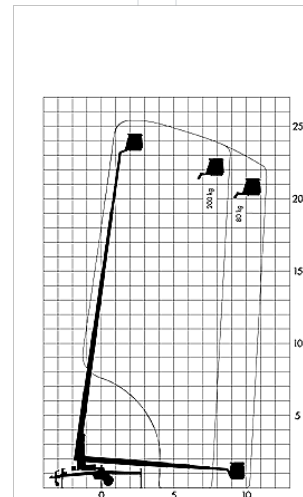

Trailer-mounted Platform Lift MA 25

Trailer Mounted Platforms

Product features

- Hydraulic drive
- With rotatable basket
- Hydraulic outriggers

Technical data

| | |
|-----------------------------|---------------------|
| Max. Working Height | 25 m |
| Outreach | 10.5 m |
| Gross weight | 2,450 kg |
| Height | 2.1 m |
| Drive | 230 V / Batterie |
| Platform length | 0.7 m |
| Platform width | 1.4 m |
| Transport length | 9.4 m |
| Transport width | 1.65 m |
| Stabiliser width | 4.1 m |
| Platform rotation | 2 x 45° |
| Max. Platform Height | 23 m |
| Capacity | 200 kg |