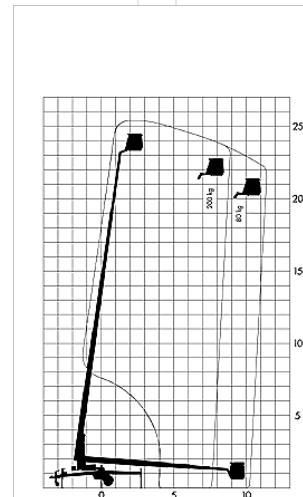

Trailer-mounted Platform Lift MA 25

Trailer Mounted Platforms

Product features

- Hydraulic drive
- With rotatable basket
- Hydraulic outriggers

Technical data

Max. Working Height	25 m
Max. Platform Height	23 m
Platform length	0.7 m
Platform width	1.4 m
Platform rotation	2 x 45°
Stabiliser width	4.1 m
Transport length	9.4 m
Transport width	1.65 m
Height	2.1 m
Gross weight	2,450 kg
Drive	230 V / Batterie