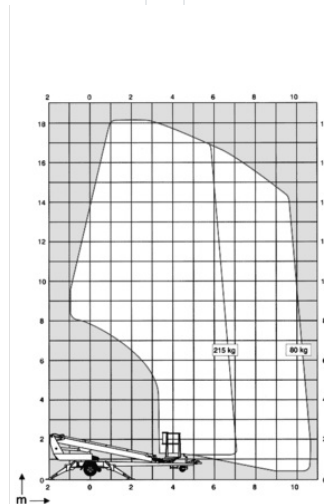

Trailer-mounted Platform Lift MA 18

Trailer Mounted Platforms

Product features

- Hydraulic outriggers
- With rotatable basket
- Hydraulic drive
- Petrol aggregate

Technical data

Max. Working Height	18 m
Max. Platform Height	16 m
Platform length	0.7 m
Platform width	1.2 m
Platform rotation	2 x 45°
Stabiliser width	4.3 m
Transport length	7.6 m
Transport width	1.77 m
Height	2.2 m
Gross weight	1,790 kg
Drive	230 V / Batterie