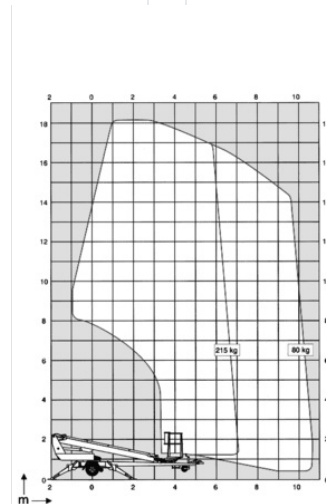

Trailer-mounted Platform Lift MA 18

Trailer Mounted Platforms

Product features

- Hydraulic outriggers
- With rotatable basket
- Hydraulic drive
- Petrol aggregate

Technical data

Max. Working Height	18 m
Outreach	11 m
Gross weight	1,790 kg
Height	2.2 m
Drive	230 V / Batterie
Platform length	0.7 m
Platform width	1.2 m
Transport length	7.6 m
Transport width	1.77 m
Stabiliser width	4.3 m
Platform rotation	2 x 45°
Max. Platform Height	16 m
Capacity	200 kg