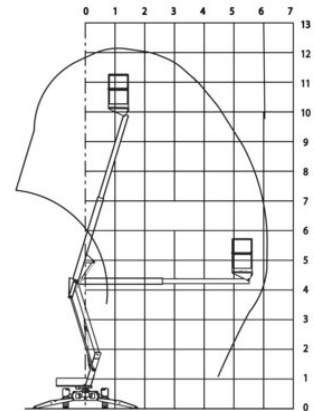

Trailer-mounted Platform Lift MA 12

Trailer Mounted Platforms

Product features

- Hydraulic outriggers
- Device width can be reduced to 1.10m

Technical data

Max. Working Height	12.2 m
Outreach	6.1 m
Gross weight	1,425 kg
Height	1.9 m
Drive	230 V Netzanschluß
Platform length	0.65 m
Platform width	1.1 m
Capacity	200 kg
Transport length	4.5 m
Transport width	1.55 m
Stabiliser width	3.55 m
Max. Platform Height	10.2 m
Slewing	360°