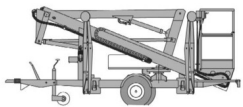

# Trailer-mounted Platform Lift MA 12

### Product features

- Hydraulic outriggers
- Device width can be reduced to 1.10m

### Technical data

<b>Max. Working Height</b>	12.2 m
<b>Max. Platform Height</b>	10.2 m
<b>Slewing</b>	360°
<b>Platform length</b>	0.65 m
<b>Platform width</b>	1.1 m
<b>Stabiliser width</b>	3.55 m
<b>Transport length</b>	4.5 m
<b>Transport width</b>	1.55 m
<b>Height</b>	1.9 m
<b>Gross weight</b>	1,500 kg
<b>Drive</b>	230 V Netzanschluß