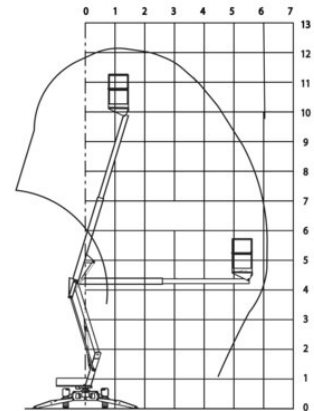

### Product features

- Hydraulic outriggers
- Device width can be reduced to 1.10m

### Technical data

<b>Max. Working Height</b>	12.2 m
<b>Max. Platform Height</b>	10.2 m
<b>Slewing</b>	360°
<b>Platform length</b>	0.65 m
<b>Platform width</b>	1.1 m
<b>Stabiliser width</b>	3.55 m
<b>Transport length</b>	4.5 m
<b>Transport width</b>	1.55 m
<b>Height</b>	1.9 m
<b>Gross weight</b>	1,500 kg
<b>Drive</b>	230 V Netzanschluß